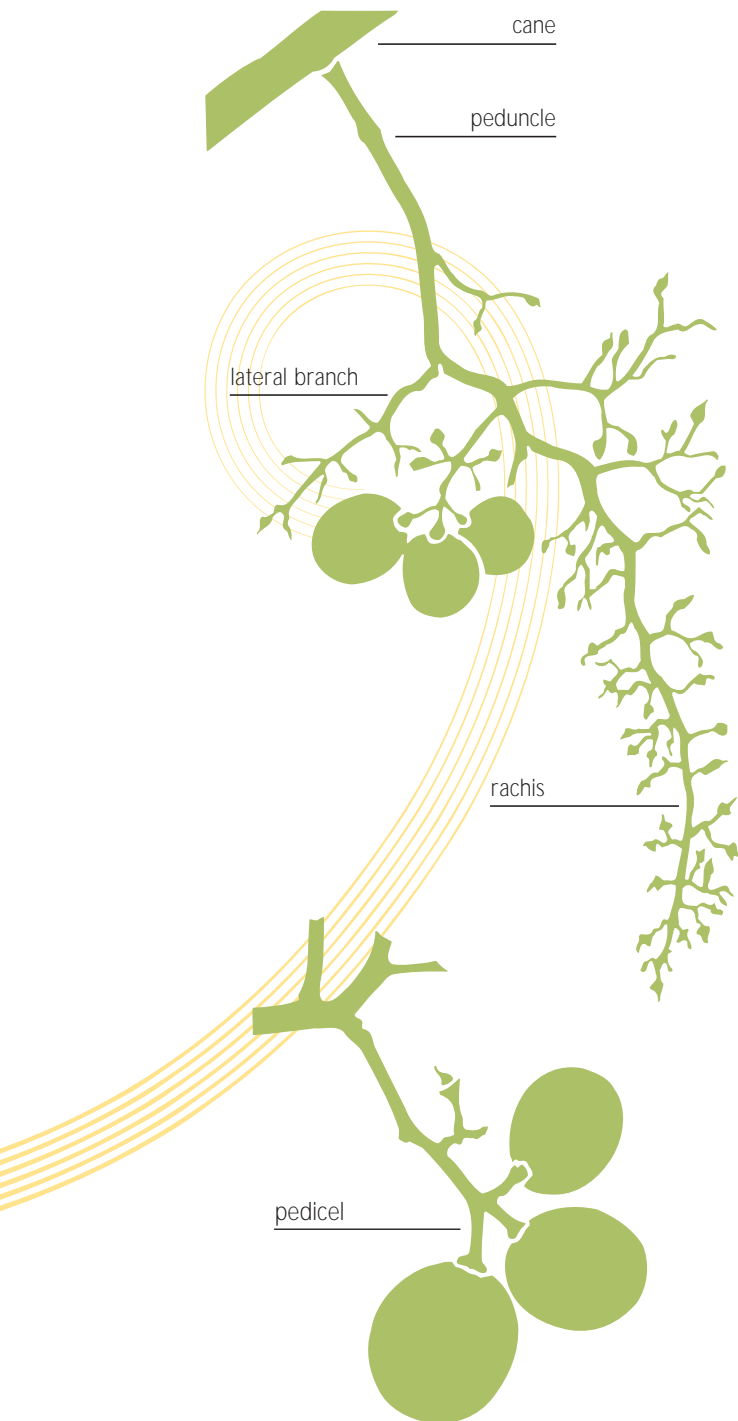

Grape cluster and its attachment to cane

Cluster and Berry Size and Shape

Common grape cluster shapes

short conical

conical, shouldered

long conical

cylindrical

cylindrical, winged

winged, double cluster

Cluster Weight (lb)*	Class
<.25	small
.25 to .33	medium–small
.33 to .50	medium
.50 to .67	medium–large
.67 to .85	large
>.85	very large

*Average cluster weights are not described in each variety profile due to the variability among clones, rootstocks, soil conditions, districts, cultural practices, and seasonal weather.

Grape berry shapes

spherical (round)

oblate

ellipsoidal

obovoid

ellipsoidal elongated

ovoid (oval)

Berry Weight (g)	Class
<1.4	small
1.4 to 1.7	medium–small
1.7 to 2.0	medium
2.0 to 2.4	medium–large
2.4 to 3.0	large
>3.0	very large